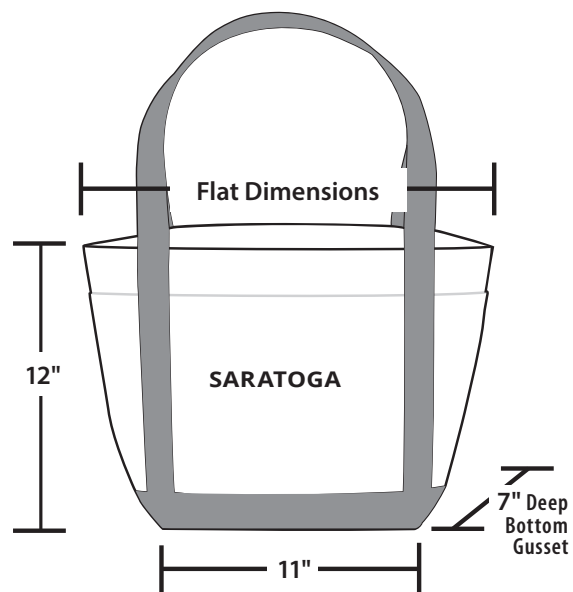

Boat Bags

SARATOGA

Size: 18W x 12H x 7 - See diagram.
1¼"-wide x 25"-long handles. 80 GSM.

Imprint	Item #	150	250	500	1000	3000
SCREEN PRINT	39ST1812	3.50	3.00	2.90	2.85	2.80 C
COLOR VISTA	CVST1812	4.50	4.00	3.80	3.75	3.70 C
SPARKLE	SPST1812	5.50	5.00	4.90	4.85	4.80 C

Shipping: 15 lbs. per box of 100
Imprint Area: Front/Back – 7W x 6H

DEL MAR

Size: 18W x 8 x 15H
1¼"-wide x 28"-long handles. 100 GSM.

Imprint	Item #	150	250	500	1000	3000
SCREEN PRINT	39DMBK1815	4.00	3.50	3.40	3.35	3.30 C
COLOR VISTA	CVDMBK1815	5.00	4.50	4.30	4.25	4.20 C
SPARKLE	SPDMBK1815	6.00	5.50	5.40	5.35	5.30 C

Shipping: 19 lbs. per box of 50
Imprint Area: Front/Back – 8W x 10H
Side Gusset – 3W x 8H

Bag Colors Available:

*Black   Royal   Deep Red

*The Del Mar is only available in Black.

	SCREEN PRINT	COLORVISTA	SPARKLE
SET-UP	$55 per color, per design (G).	NO SET-UP CHARGE.	$55 per design. Up to 6 colors (G).
RE-ORDER SET-UP	$35 per color, per design (G).	NO SET-UP CHARGE.	$35 per design. Up to 6 colors (G).
ADDITIONAL LOCATION	$0.50 per bag, per location (G).	$1.00 per bag, per location (G).	$2.00 per bag, per location (G).
ADDITIONAL COLOR	$0.50 per color, per side, per bag (G).	N/A	N/A
PRODUCTION TIME *	4 business days after all final approvals.	6 business days after all final approvals.	10 business days after all final approvals.
COLUMN PRICING	Per bag, one-color imprint, one location. Screen charge is additional.	Per bag, multi-color imprint, one location. No set-up charge.	Per bag, up to 6 colors, one location. Set-up charge is additional.
PLASTIC BOTTOM INSERT	Included with Del Mar. Plastic bottom insert is optional for the Saratoga – $0.30 per insert (C).		
PLAIN BAGS	20% off the Screen Print bag price. Ships next business day.		
BROKEN BOX CHARGE	$10 (G) – Plain bags only.		
ART SPECS / IMPRINT COLORS	Refer to pages 186-188, 191-192, 196.		
RUSHES & ADDITIONAL SERVICES	Refer to pages 186-188, 201.		

* Orders with more than 3,000 impressions will require extra production time.